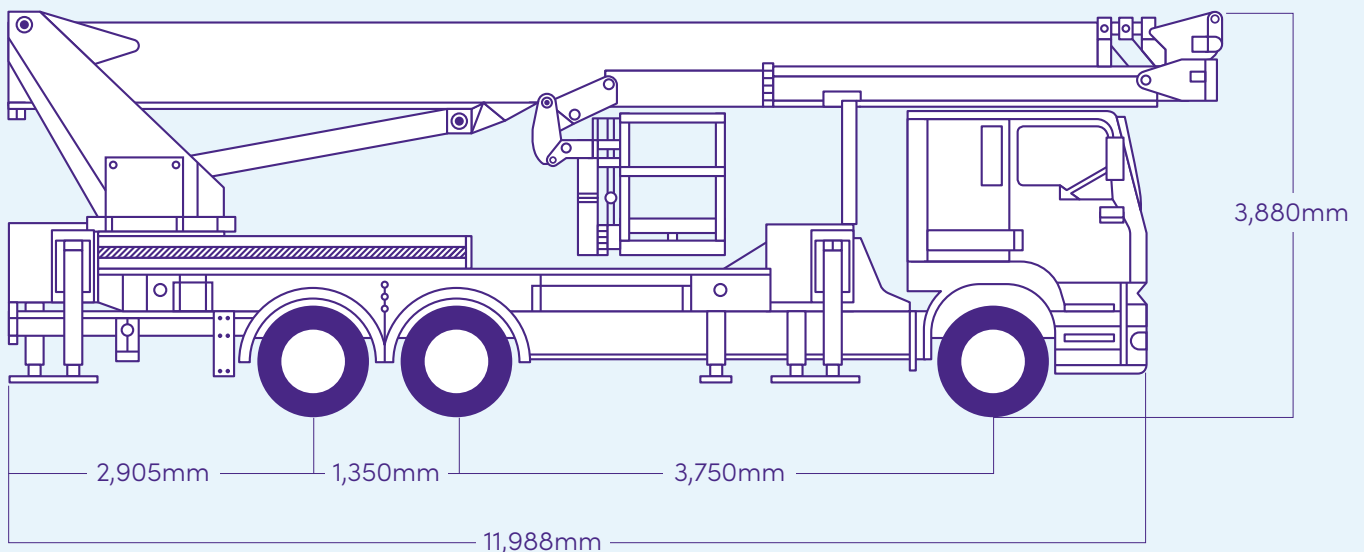

53 metre Palfinger

26 tonne GVW (Operated Only)

- Extendable cage up to 3.88 metres
- Extending Fly Boom up to 10.5 metres
- Works up to 6 metres below ground level

The 53m Palfinger Wumag Access Platform offers industry leading outreach capabilities and a maximum 600kg safe working load. The machine is ideally configured for providing maximum outreach and the flexibility to work safely and comfortably at heights of up to 53 metres.

53 metre Palfinger

26 tonne GVW (Operated Only)

53 metre Palfinger

Max working height	53.0m
Platform height	51.0m
Outreach	39.0m
SWL	600kg
Platform rotation	80° + 80°
Slewing range	540°
Jack width	Fully variable
Travel width	2.50m
Travel length	11.998m
Travel height	3.88m
Dimensions	2.47 / 3.88 x 1.05 x 1.10m
Point loadings	195 kN per leg
GVW	26 tonne