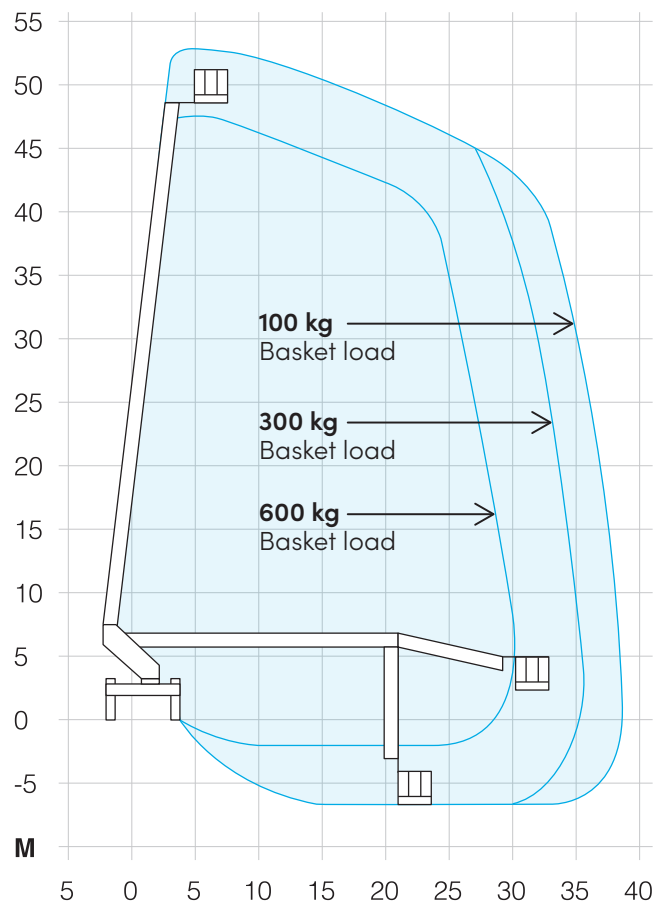

53 metre Palfinger

26 tonne GVW (Operated Only)

- Extendable cage up to 3.88 metres
- Extending Fly Boom up to 10.5 metres
- Works up to 6 metres below ground level

The 53m Palfinger Wumag Access Platform offers industry leading outreach capabilities and a maximum 600kg safe working load. The machine is ideally configured for providing maximum outreach and the flexibility to work safely and comfortably at heights of up to 53 metres.

53 metre Palfinger

26 tonne GVW (Operated Only)

53 metre Palfinger

Max working height	53.0m
Platform height	51.0m
Outreach	39.0m
SWL	600kg
Platform rotation	80° + 80°
Slewing range	540°
Jack width	Fully variable
Travel width	2.50m
Travel length	11.998m
Travel height	3.88m
Dimensions	2.47 / 3.88 x 1.05 x 1.10m
Point loadings	195 kN per leg
GVW	26 tonne