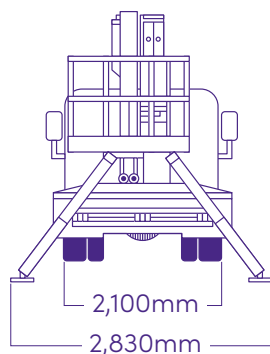

20 metre Socage

3.5 tonne GVW (Cat B Driving Licence)

- Up to 9.5m up and over outreach with zero tailswing
- Basket load sensing, load sensitive outrigger interlocks and zero tailswing

The 20m SOCAGE is a double articulated aerial platform that has a maximum working height of 20m and a maximum outreach of 9.5m with a safe working load (SWL) of 225kg (2 operators + tools).

20 metre Socage

3.5 tonne GVW (Cat B Driving Licence)

20 metre Socage

Max working height	20.0m
Platform height	18.0m
Outreach	9.5m
SWL	225kg
Rotation	360° continuous
Basket rotation	90° + 90°
Travel width	2.3m
Travel length	6.2m
Travel height	2.85m
Dimensions	1.4 x 0.7 x 1.1m
GVW	3.5 tonne