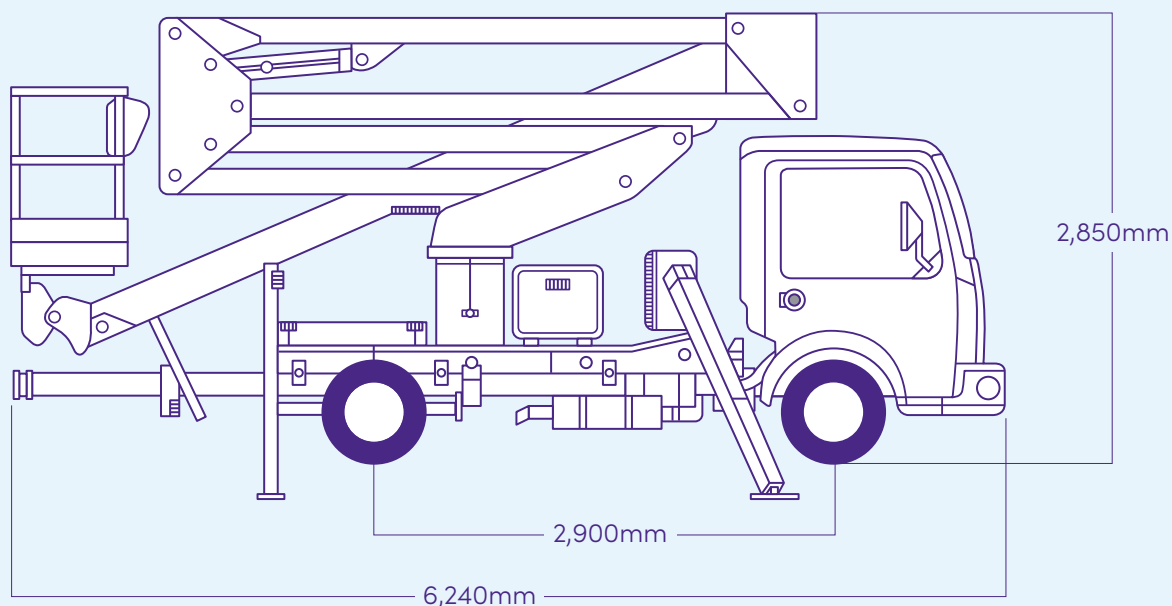

20 metre Socage

3.5 tonne GVW (Cat B Driving Licence)

- Up to 9.5m up and over outreach with zero tailswing
- Basket load sensing, load sensitive outrigger interlocks and zero tailswing

The 20m SOCAGE is a double articulated aerial platform that has a maximum working height of 20m and a maximum outreach of 9.5m with a safe working load (SWL) of 225kg (2 operators + tools).

20 metre Socage

3.5 tonne GVW (Cat B Driving Licence)

20 metre Socage

Max working height	20.0m
Platform height	18.0m
Outreach	9.5m
SWL	225kg
Rotation	360° continuous
Basket rotation	90° + 90°
Travel width	2.3m
Travel length	6.2m
Travel height	2.85m
Dimensions	1.4 x 0.7 x 1.1m
GVW	3.5 tonne