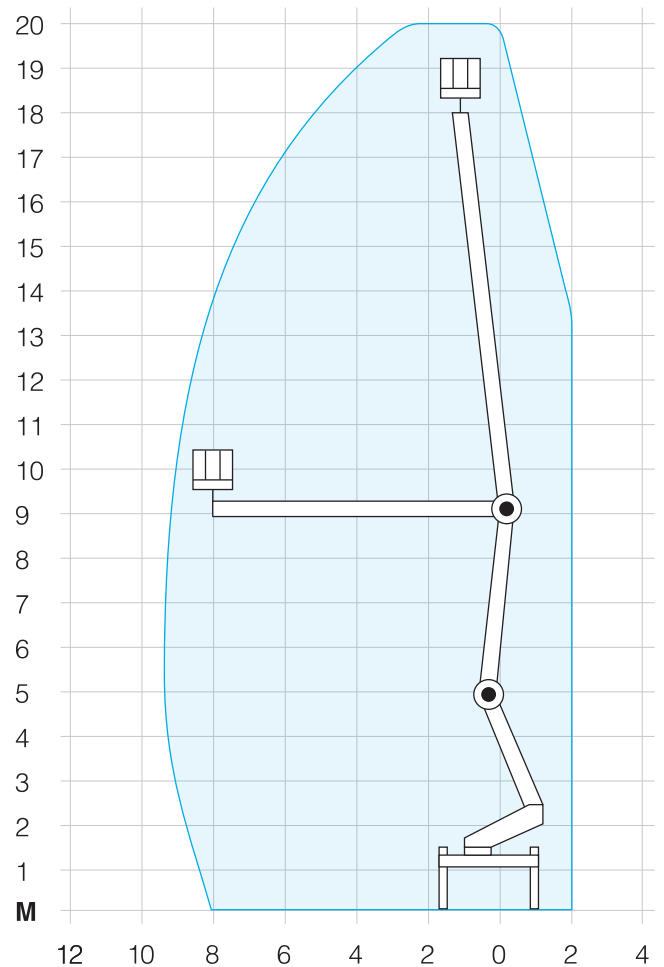

20 metre Socage

3.5 tonne GVW (Cat B Driving Licence)

- Up to 9.5m up and over outreach with zero tailswing
- Basket load sensing, load sensitive outrigger interlocks and zero tailswing

The 20m SOCAGE is a double articulated aerial platform that has a maximum working height of 20m and a maximum outreach of 9.5m with a safe working load (SWL) of 225kg (2 operators + tools).

20 metre Socage

3.5 tonne GVW (Cat B Driving Licence)

20 metre Socage

Max working height	20.0m
Platform height	18.0m
Outreach	9.5m
SWL	225kg
Rotation	360° continuous
Basket rotation	90° + 90°
Travel width	2.3m
Travel length	6.2m
Travel height	2.85m
Dimensions	1.4 x 0.7 x 1.1m
GVW	3.5 tonne